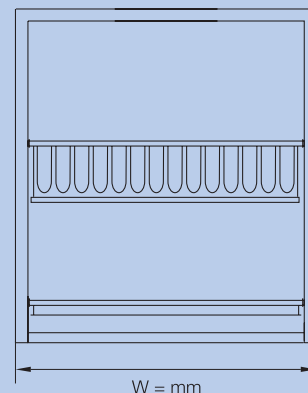

Diagrama Kit porta platos/porta vasos/bandeja